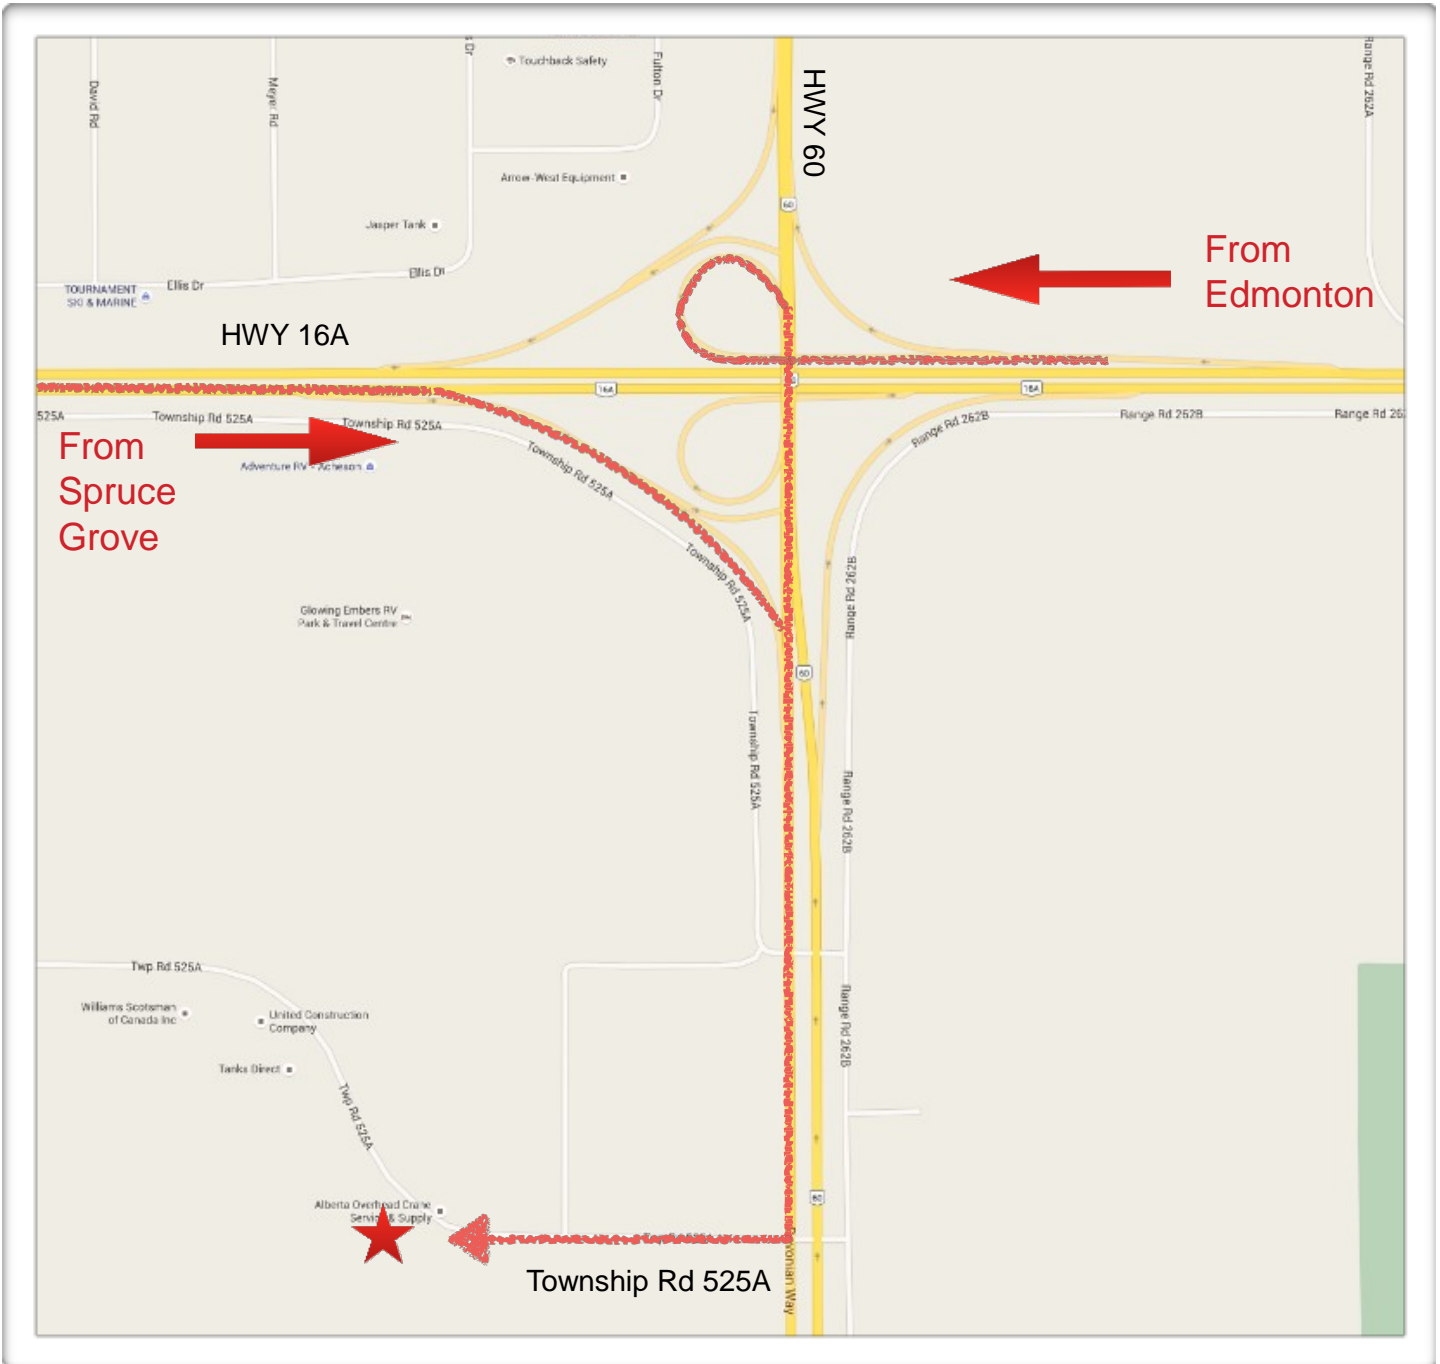

TCL

Supply Chain, Inc.

26875 96 Avenue
Acheson, AB
T7X 6J2

GPS 53.5:30413,-113.770619

TCL

Supply Chain, Inc.

26875 96 Avenue
Acheson, AB
T7X 6J2

GPS 53.530413,-113.770619

Once on Township Rd 525A, TCL is the large grey warehouse on the left side of the road at the curve.