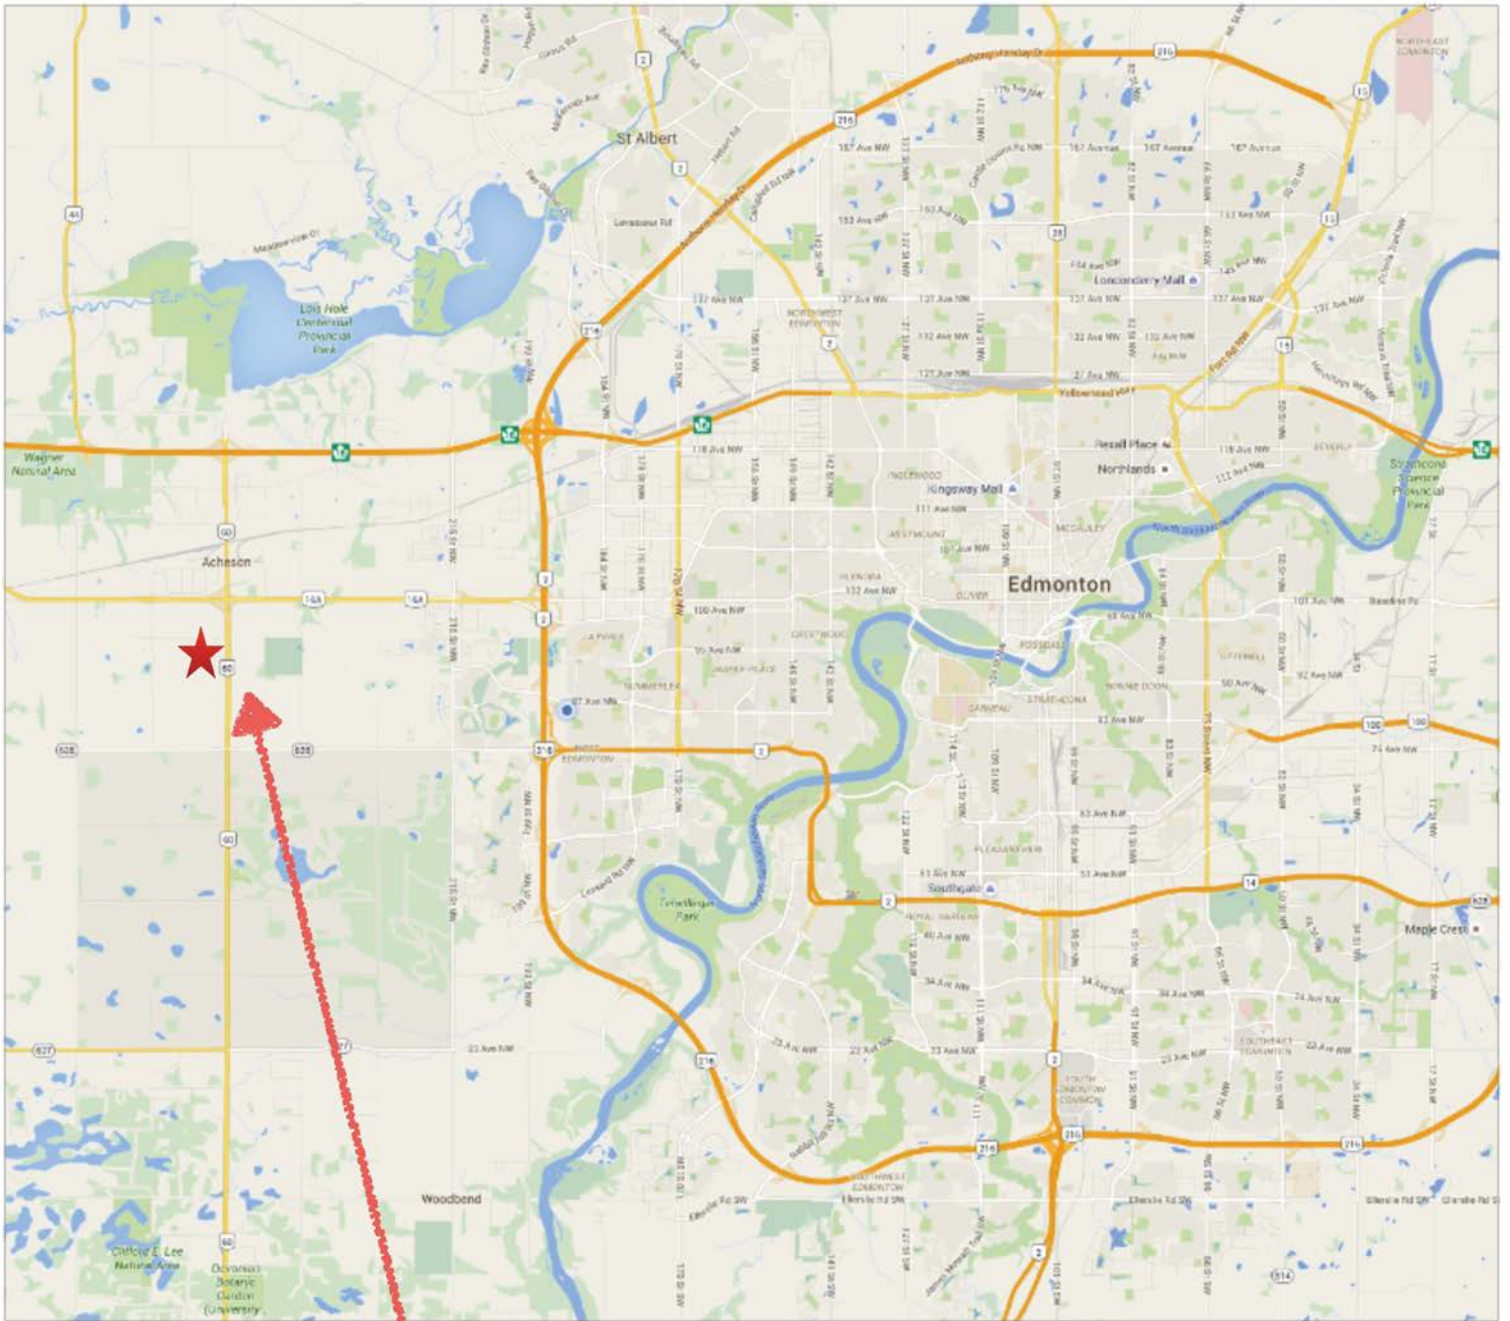

TCL

Supply Chain, Inc.

26875 96 Avenue
Acheson, AB
T7X 6J2

GPS 53.5:30413,-113.770619

TCL

Supply Chain, Inc.

26875 96 Avenue
Acheson, AB
T7X 6J2

GPS 53.530413,-113.770619

Once on Township Rd 525A, TCL is the large grey warehouse on the left side of the road at the curve.